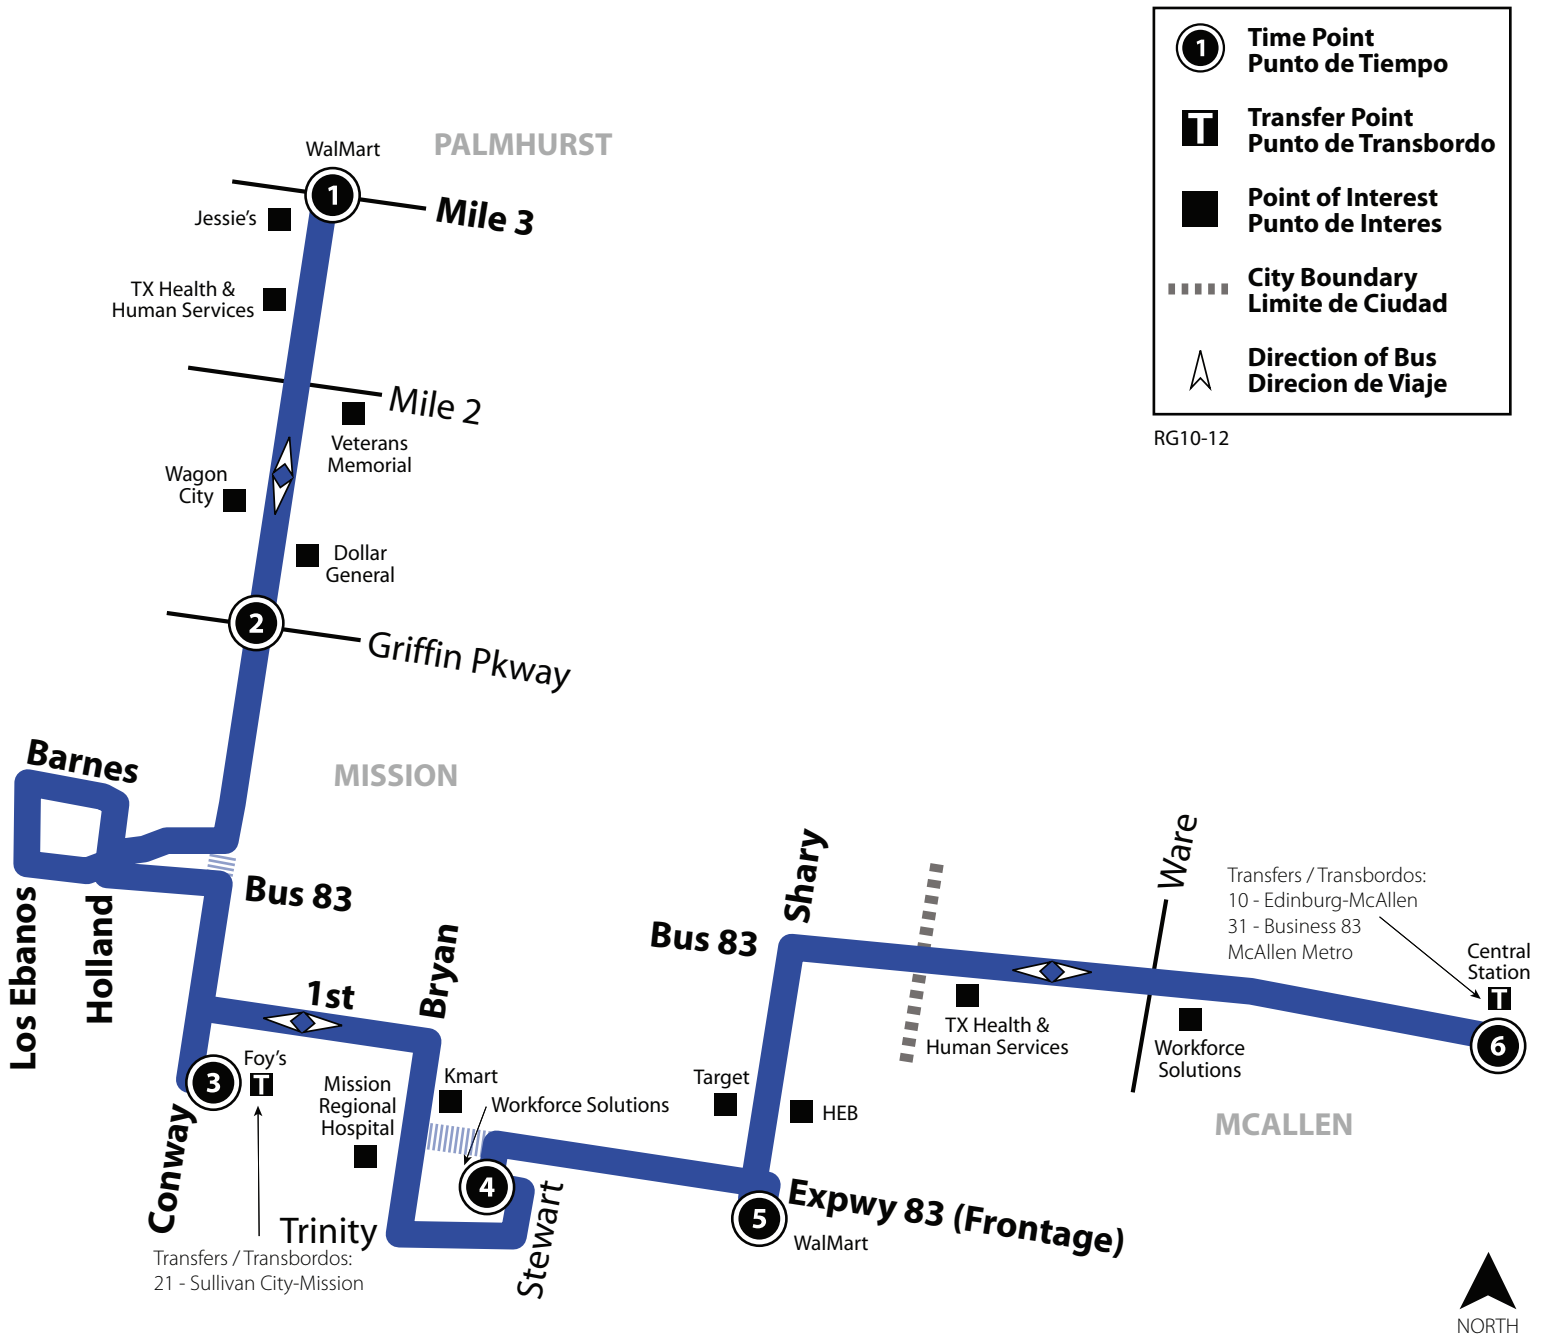

# 20 - Mission - McAllen

RG10-12

## TIMETABLE / HORARIO

Outbound/South Salida/Sur						Inbound/North Retorno/Norte					
1	2	3	4	5	6	6	5	4	3	2	1
Wal Mart at Mile 3	Conway at Griffin Pkwy	Foy's Super Market	Workforce Solutions	Wal Mart at Shary	McAllen Central Station	McAllen Central Station	Wal Mart at Shary	Workforce Solutions	Foy's Super Market	Conway at Griffin Pkwy	Wal Mart at Mile 3
6:30	6:40	6:50	7:00	7:10	7:25	7:30	7:40	7:50	7:55	8:15	8:25
8:30	8:40	8:50	9:00	9:10	9:25	9:30	9:40	9:50	9:55	10:15	10:25
10:30	10:40	10:50	11:00	11:10	11:25	12:30	12:40	12:50	12:55	1:15	1:25
1:30	1:40	1:50	2:00	2:10	2:25	2:30	2:40	2:50	2:55	3:15	3:25
3:30	3:40	3:50	4:00	4:10	4:25	4:30	4:40	4:50	4:55	5:15	5:25
5:30	5:40	5:50	6:00	6:10	6:25	6:30	6:40	6:50	6:55	7:15	7:25